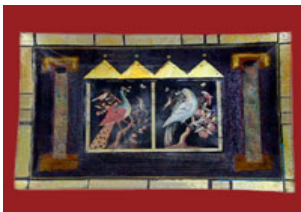

"Crane"
 12" round bowl \$ 412.50
 19" bowl \$ 700.00
 26" bowl \$ 987.50
 Tables available

"Fish"
 13" square platter \$ 350.00
 11" x 19" rectangular platter \$ 475.00

"Monkeys"
 13" square platter \$ 350.00
 11" x 19" rectangular platter \$ 487.50

"Lilies & Peonies"
 13" square platter \$ 350.00

"Palace Birds"
 9" x 14" rectangular tray \$ 412.50
 11" x 19" rectangular platter \$ 487.50

Susan Ward Designs - Price List

26 INCH BOWLS

"Domain"
26" bowl