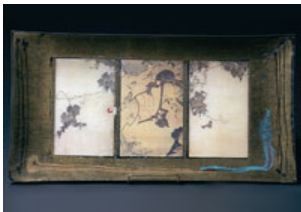

"Monkeys"
13" square platter $ 350.00
11" x 19" rectangular platter $ 487.50