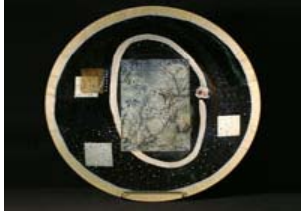

Susan Ward Designs - Price List

New Asia Collection

"Moon Blossoms"
19" bowl $ 700.00
26" bowl $ 987.50
Tables available