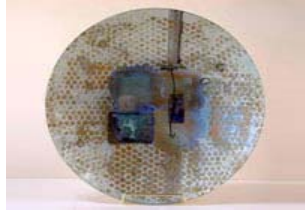

"Area Shift"
26" bowl

\$ 987.50

Susan Ward Designs - Price List

"New View"
26" bowl

\$ 987.50

"Memory"
26" bowl

\$ 987.50

"Full Circles"
26" bowl

\$ 987.50

"Crane"
26" bowl

\$ 987.50

"Mars Moss"
26" bowl

\$ 987.50

Susan Ward Designs - Price List

The Tables

Console table
42" x 15" x 30"H \$ 2,225.00