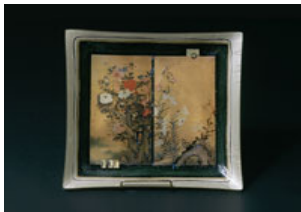

"Lilies & Peonies"
13" square platter $ 350.00