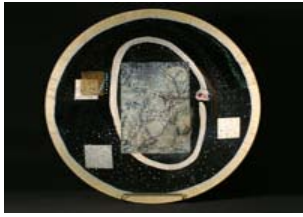

Susan Ward Designs - Price List

"Moon Blossoms"
26" bowl

$ 987.50